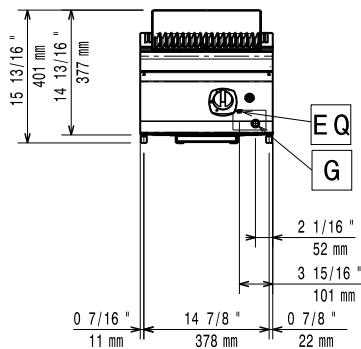

Front

EQ = Ekvipotential skruv
G = Gasanslutning

Topp

Gas

Gas, effekt:	7 kW
Standardgasleverans	Natural Gas
Gastyp alternativ:	LPG; Naturgas; Stadsgas
Gasintag:	3/4"

Viktig information

If appliance is set up or next to or against temperature sensitive furniture or similar, a safety gap of approximately 150 mm should be maintained or some form of heat insulation fitted.

Nettovikt:	32 kg
Fraktvikt:	46 kg
Frakthöjd:	530 mm
Fraktbredd:	460 mm
Fraktdjup:	820 mm
Fraktvolym:	0.2 m³
[NOT TRANSLATED]	N7GG